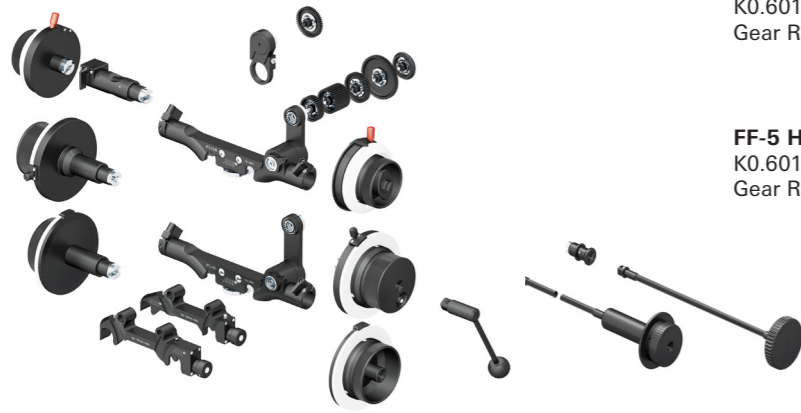

## Follow Focus FF-5 Sets

**FF-5 Cine Set basic**  
K0.60143.0  
Gear Ratio 2:1  
incl.  
FF-5 Cine Base, K2.65246.0  
Focus Knob standard left, K2.65253.0  
Module gear for smaller primes 0,8, K2.65276.0  
Module gear for larger primes 0,8, K2.65259.0

**FF-5 HD Set basic**  
K0.60145.0  
Gear Ratio 1:1  
incl.  
FF-5 HD Base, K2.65252.0  
Focus Knob standard left, K2.65253.0  
Module gear 0,5/78/6, K2.47631.0  
Module gear 0,6/64/6, K2.47632.0

additional accessories e.g.  
Bridgeplate Adapters for  
19mm or 15mm have to  
be ordered separately

**FF-5 Cine Set pro**  
K0.60144.0  
Gear Ratio 2:1  
incl.  
FF-5 Cine Base, K2.65246.0  
Focus Knob standard left, K2.65253.0  
Module gear for smaller primes 0,8, K2.65276.0  
Module gear for larger primes 0,8, K2.65259.0  
Focus knob standard right, K2.47215.0  
Focus lever, K2.32730.0  
Flexible shaft short, K2.34100.0  
Marking disk flat large (10x), K2.32701.0

## Follow Focus FF-4 black edition

**BLACK edition:**  
**Follow Focus FF-4 SET for 19 mm Rods** K0.60120.0  
**Follow Focus FF-4 SET for 15 mm Rods** K0.60121.0  
**Set includes:**  
Main Unit K2.65221.0, BA Adapter K2.65224.0 (19mm) or  
K2.47500.0 (15mm), Gear for Prime lenses K2.47252.0, Focus  
lever K2.32730.0, Marking disk (4x) K2.32701, case K2.44965.0